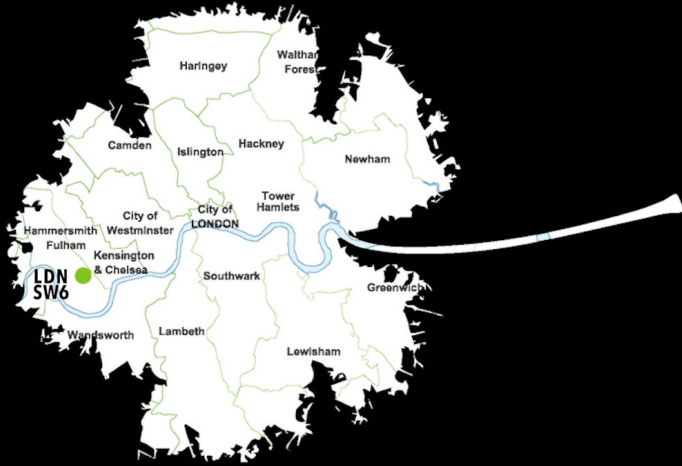

London Cru - the UK's first urban winery, can be hired exclusively for up to 100 guests. From dry hire to location shoots, exhibitions, meetings & conferences to drink receptions, Christmas Parties to corporate networking events PLUS LOADS more - our state-of-the-art boutique winery provides a unique back drop to make your event stand out!

Housed in a grade listed Victorian warehouse, the venue offers 2 versatile and distinct rooms which can be hired individually or together for one large event.

London Cru,
21-27 Seagrave Road,
London SW6 1RP,
United Kingdom